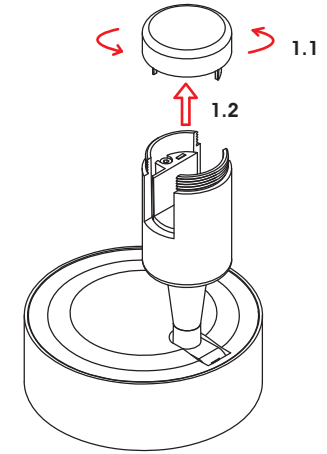

RAIL SPOT ROUND 6W

Installation Manual

1

Attention

Switch off the main power.

2

3