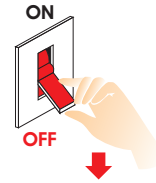

RAIL SPOT ROUND 6W

Installation Manual

1

Attention

Switch off the main power.

2

3