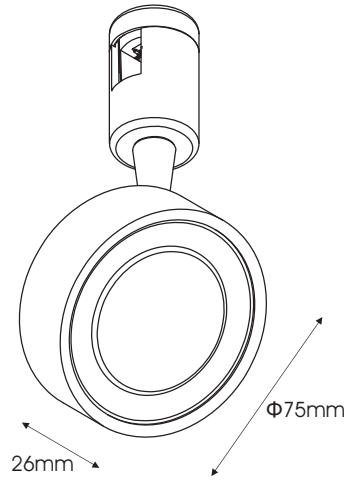

RAIL SPOT ROUND 6W

Installation Manual

1

Attention

Switch off the main power.

2

3